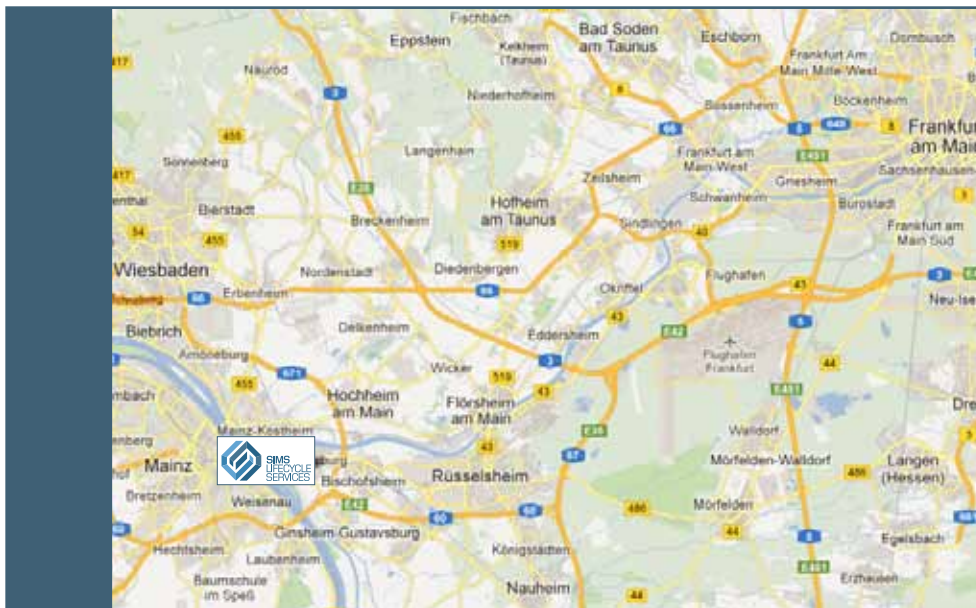

SIMS
RECYCLING
SOLUTIONS

AMSTERDAM
BRNO
BYDGOSZCZ
DUMFRIES
FRANKFURT
GLASGOW
LONDON
VIENNA

DIRECTIONS

Frankfurt Location

Im Weiherfeld 25
D-65462 Ginsheim-Gustavsburg
Tel. +49 6134 95827-0

Business Hours
Mon-Thurs 8:00 - 17:00 Uhr
Fri 8:00 - 14:30 Uhr

From Frankfurt:

Take A3 Mönchhofdreieck to A67 towards Rüsselsheim / Mainz, then the A60 towards Mainz, then take exit 25 for Ginsheim-Gustavsburg. Parking is directly in front of building.

From Mainz:

Take A60 towards Darmstadt Frankfurt, then take exit for Ginsheim-Gustavsburg. Parking is directly in front of building.

Using Public Transportation:

Take the S8 from Frankfurt or Mainz to the Gustavsburg Train Station. Approx. 8 minute walk.