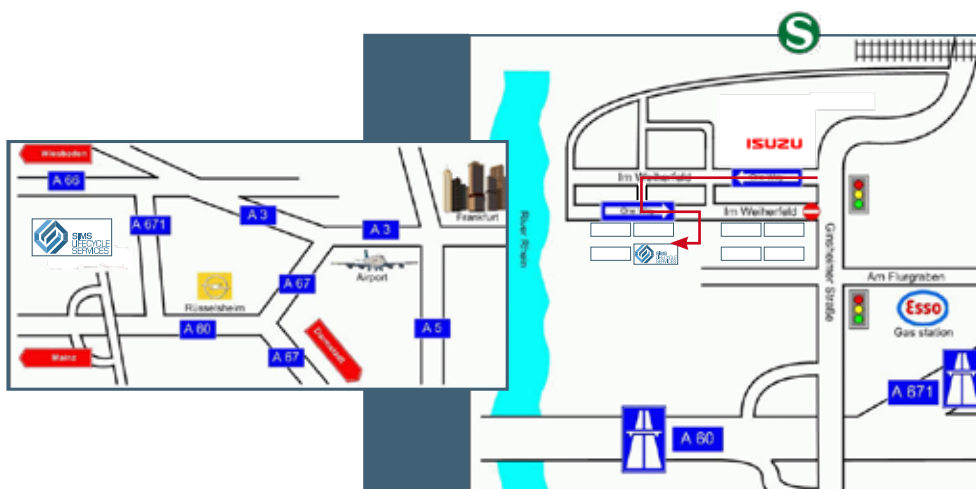

SIMS
RECYCLING
SOLUTIONS

AMSTERDAM
BRNO
BYDGOSZCZ
DUMFRIES
FRANKFURT
GLASGOW
LONDON
VIENNA

DIRECTIONS

Frankfurt Location

Im Weiherfeld 25
D-65462 Ginsheim-Gustavsburg
Tel. +49 6134 95827-0

Business Hours
Mon-Thurs 8:00 - 17:00 Uhr
Fri 8:00 - 14:30 Uhr

From Frankfurt:

Take A3 Mönchhofdreieck to A67 towards Rüsselsheim / Mainz, then the A60 towards Mainz, then take exit 25 for Ginsheim-Gustavsburg. Parking is directly in front of building.

From Mainz:

Take A60 towards Darmstadt Frankfurt, then take exit for Ginsheim-Gustavsburg. Parking is directly in front of building.

Using Public Transportation:

Take the S8 from Frankfurt or Mainz to the Gustavsburg Train Station. Approx. 8 minute walk.